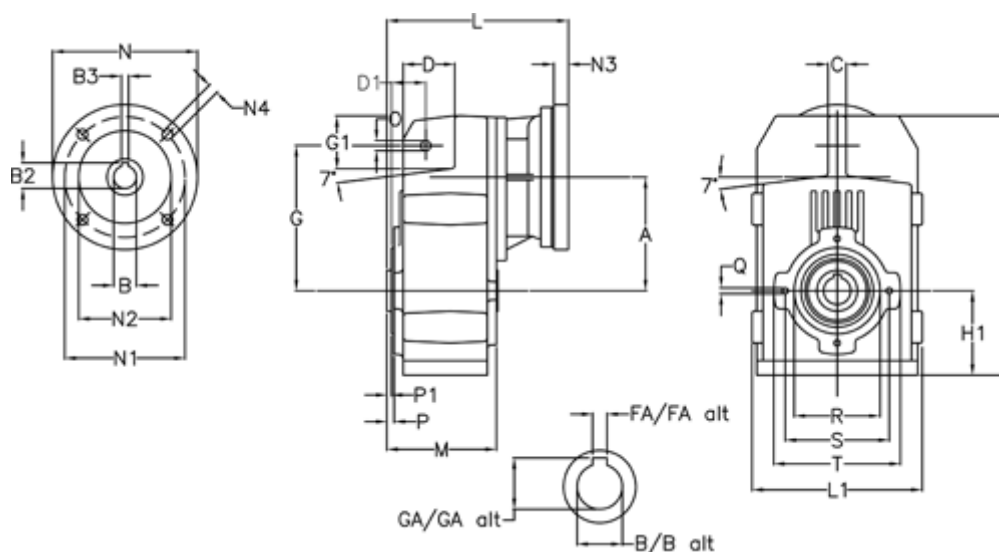

Article number: 29560308743225  
 Description: Shaft mounted gear  
 A313H35-87,4-P71B5

## Measures

|            |            |            |            |
|------------|------------|------------|------------|
| A = 150.50 | FA = 10    | M = 125.0  | Q = M10x17 |
| B = 35     | G = 170    | N = 160    | R = 110    |
| B1 = 14    | G1 = 84.0  | N1 = 130   | S = 130    |
| B2 = 16.3  | GA = 38.3  | N2 = 110   | T = 150    |
| B3 = 5     | H = 326.0  | N4 = M8x16 |            |
| C = 20     | H1 = 102.0 | O = 13     |            |
| D = 68.0   | L = 225.5  | P = 6.5    |            |
| D1 = 54.0  | L1 = 210   | P1 = 3.5   |            |